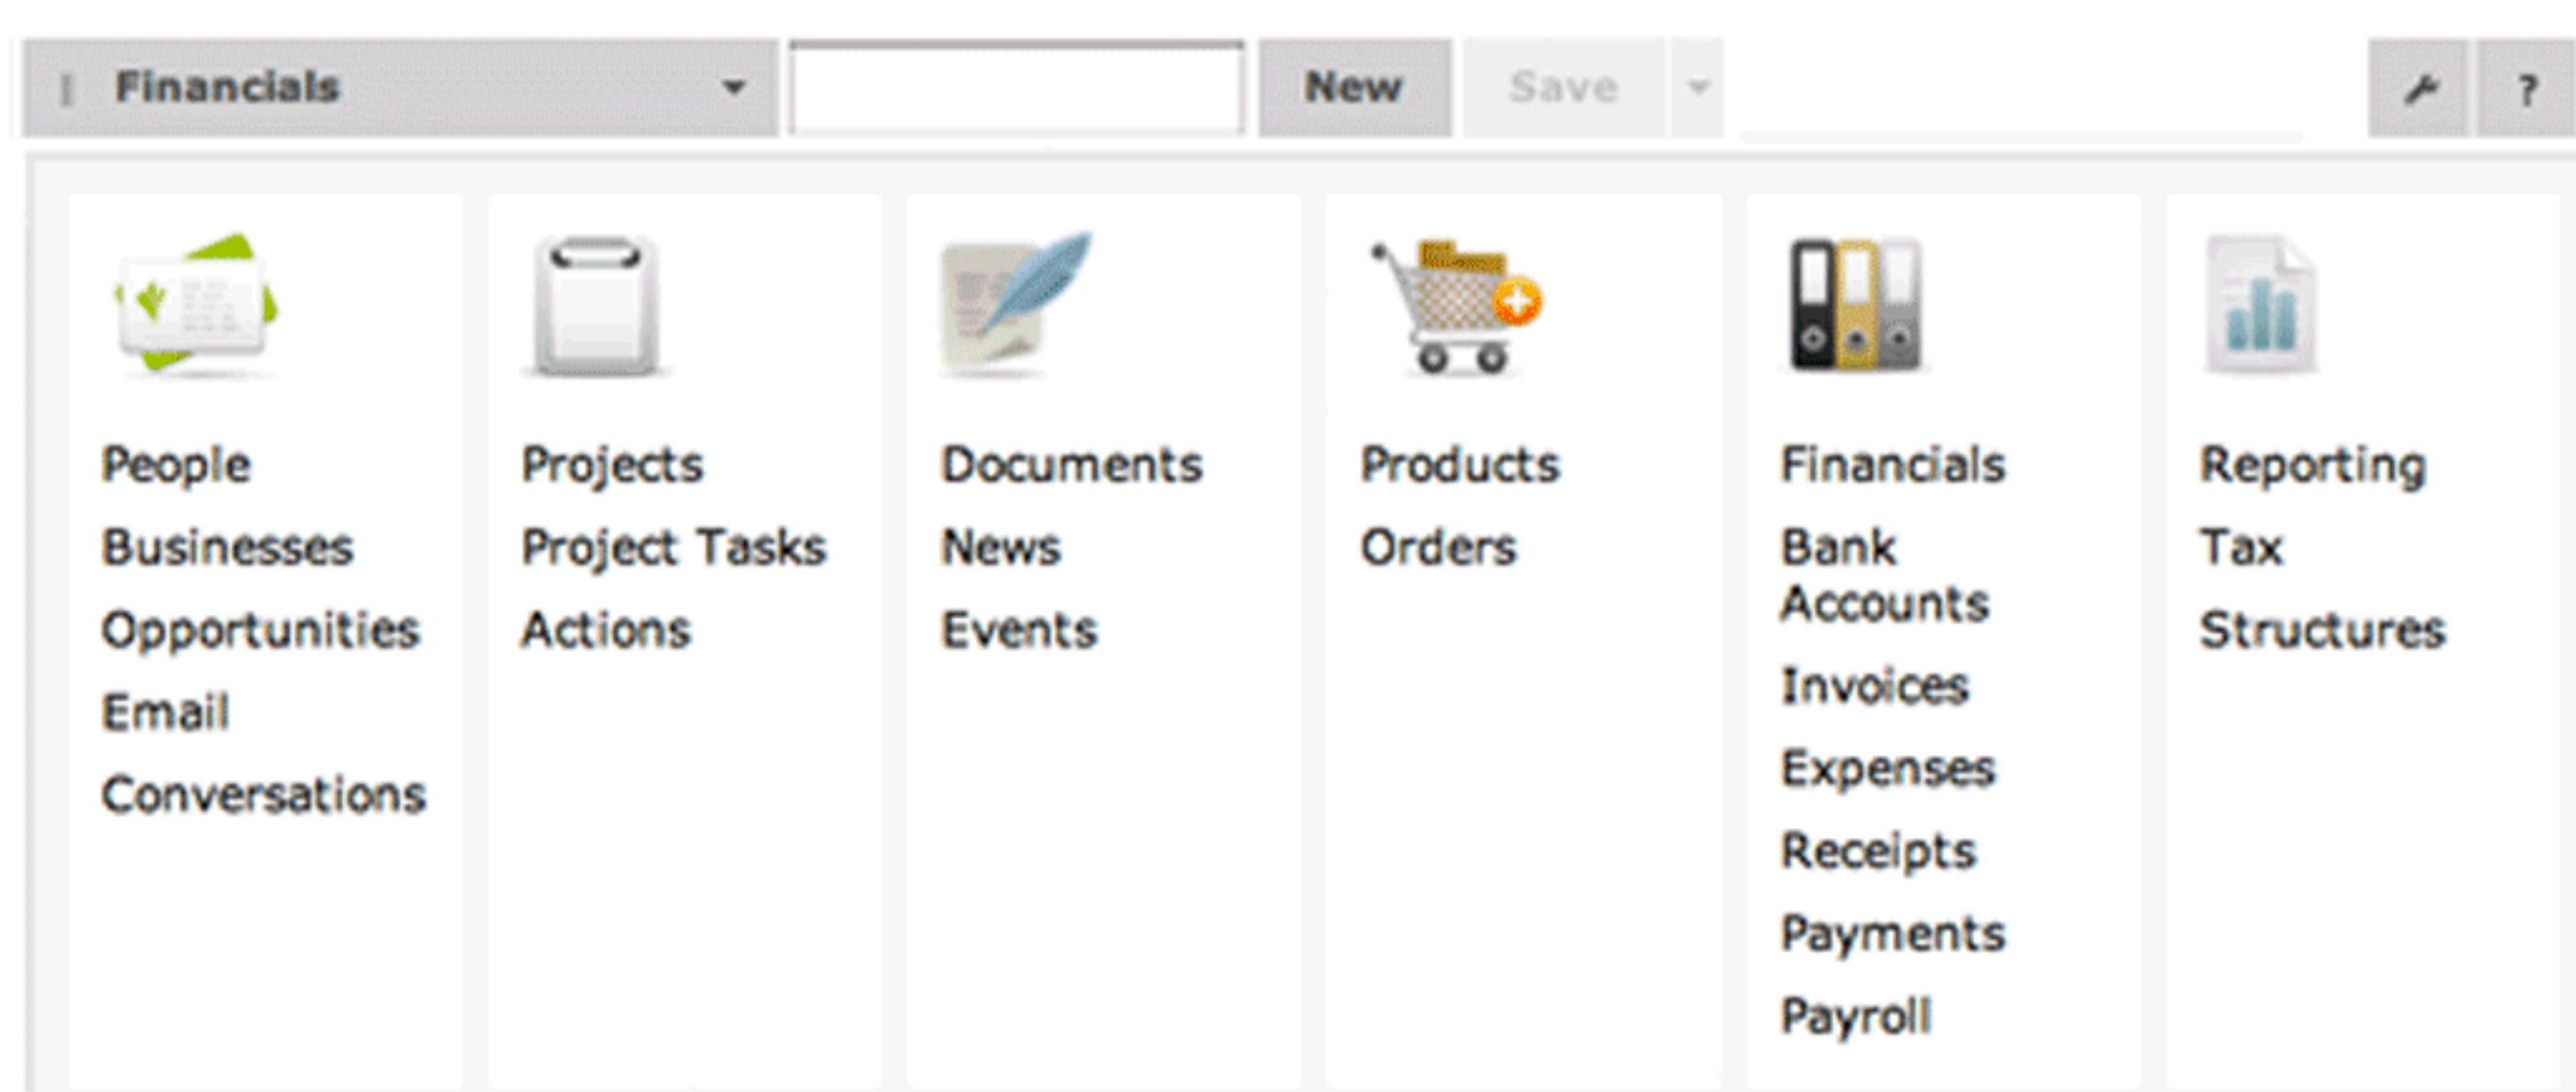

ENABLING ENTERPRISES

mydigitalstructure is a well proven all-of-enterprise web platform - a digital fabric that can be used in many ways.

Enterprises are people, and people love simplicity.

Enable simplicity and everything changes.