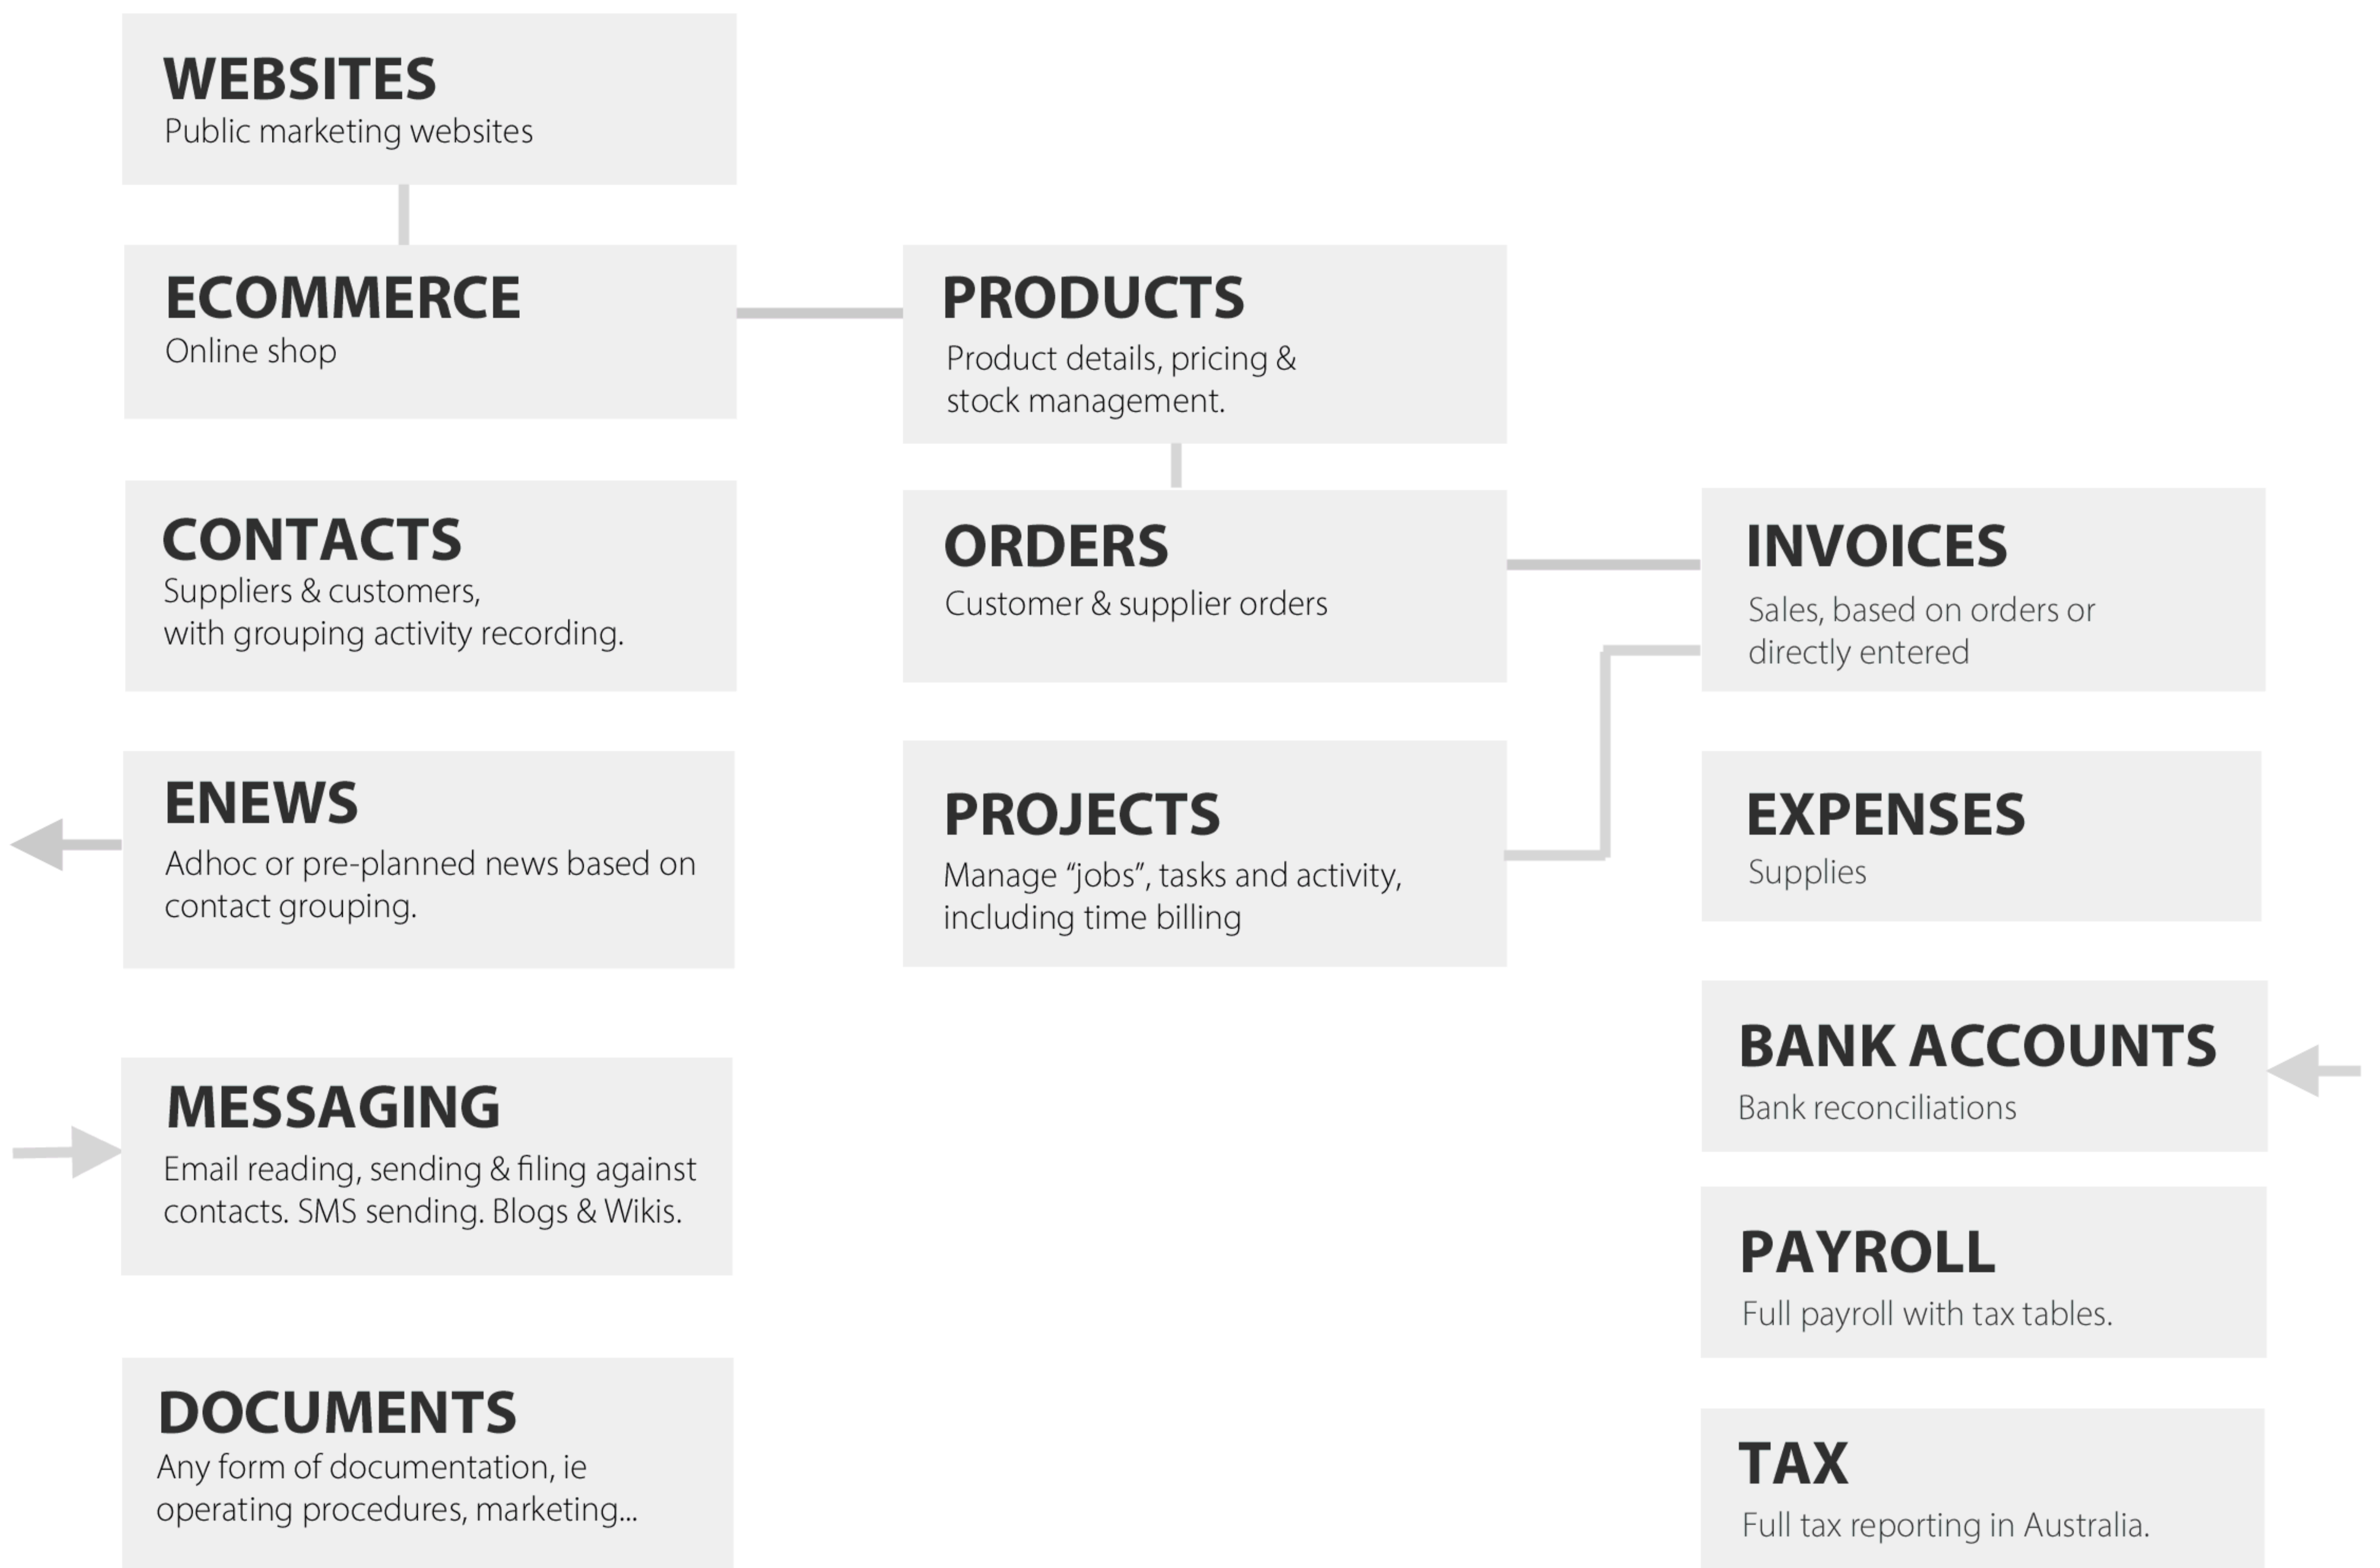

ENABLING ENTERPRISES

mydigitalstructure is a well proven all-of-enterprise web platform - a digital fabric that can be used in many ways.

Enterprises are people, and people love simplicity.

Enable simplicity and everything changes.